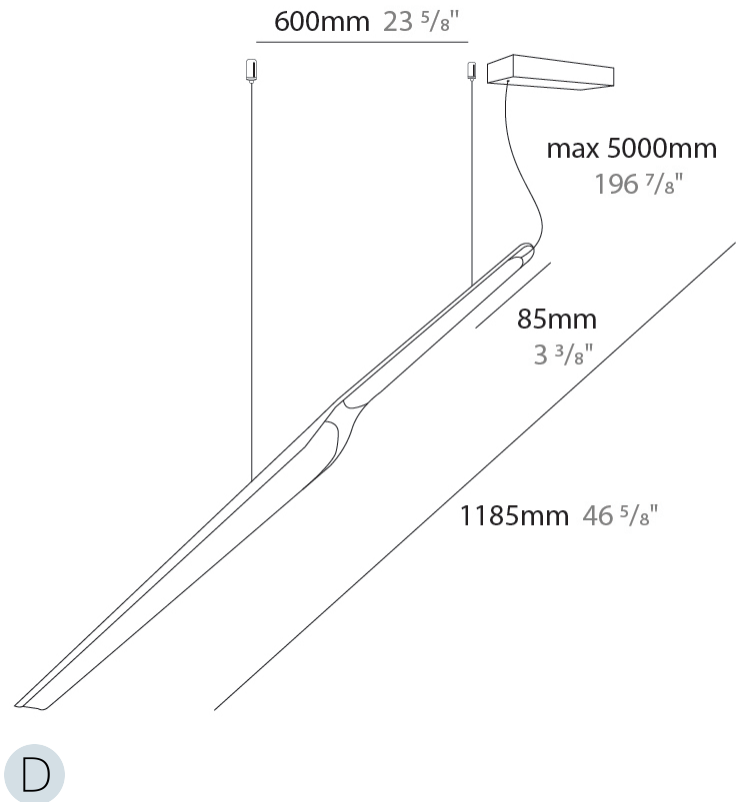

PROJECT	_____
TYPE	_____
SPECIFIER	_____
QUANTITY	_____
DATE	_____

SWAN WING SUSPENSION

D71021-

base number	Color	Finish	Finish
	Temperature	Options	Options

1. To build a product code in our configurator select the specify button on the base model # product page
2. To build a manual product code on this datasheet choose from the options listed below in blue font and add the suffix to the base model #

GENERAL

Series: Swan
Subseries: Swan Wing
Brand: Tunto
Division: Design
Mounting Type: Suspension
Mounting Location: Ceiling
Subcategory: Pendant

PHYSICAL

Shape: Rectangle
Length (mm): 1185
Length (in): 46 ⁵/₈
Light Distribution: Direct
Diffuser: PMMA - Opal
Fixture Finish: WAL / OAK / BLK / WHI
Accent Finish: BIR / BLK / GRN / OAK / RED / WAL / WHI
Fixture Material: Wood
Cable Details: 2000mm / 78 3/4" transparent
Upon Request: 5000mm / 196 5/6" cable length

ELECTRICAL

Lamp Type: LED
Input Wattage (W): 18.95
Total Output Wattage (W): 16.25
Dimming: Tri-Mode (Non-Dimming and Phase Dimming (120Vac only) and 0-10V Dimming)
Driver Included: Yes
Driver Location: Integrated
Driver Type: Constant Current - Universal
Driver Class: Class 2
Input Voltage (V): 120 - 277
Constant Current (MA): 500

LED

Color Temperature (°K): 2700 / 3000 / 4000
Max. Delivered Lumen (lm): 1975
CRI: >93 CRI
Lamp Life (hrs): 50000

OPTICAL

RATINGS AND CERTIFICATIONS

Certified By: Certified for North American Standards
IP rating: IP20