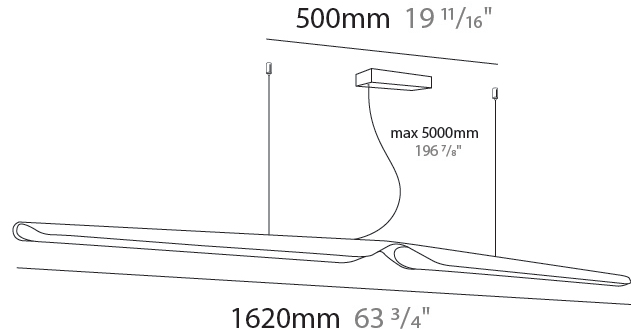

PROJECT
TYPE
SPECIFIER
QUANTITY
DATE

SWAN SUSPENSION

D71022-

base number
Color   Finish
Temperature   Options

1. To build a product code in our configurator select the specify button on the base model # product page
2. To build a manual product code on this datasheet choose from the options listed below in blue font and add the suffix to the base model #

GENERAL

Series: Swan
Subseries: Swan
Brand: Tunto
Division: Design
Mounting Type: Suspension
Mounting Location: Ceiling
Subcategory: Pendant

PHYSICAL

Shape: Rectangle
Length (mm): 1620
Length (in): 63 ³/₄
Light Distribution: Direct
Diffuser: PMMA - Opal
Fixture Finish: [WAL / OAK / BLK / WHI](#)
Fixture Material: Wood
Cable Details: 2000mm / 78 3/4" transparent
Upon Request: 5000mm / 196 5/6" cable length

ELECTRICAL

Lamp Type: LED
Input Wattage (W): 37.9
Total Output Wattage (W): 32.5
Dimming: Tri-Mode (Non-Dimming and Phase Dimming (120Vac only) and 0-10V Dimming)
Driver Included: Yes
Driver Location: Integrated
Driver Type: Constant Current - Universal
Driver Class: Class 2
Input Voltage (V): 120 - 277
Constant Current (MA): 500

LED

Color Temperature (°K): [2700 / 3000](#)
Max. Delivered Lumen (lm): 3951
CRI: >93 CRI
Lamp Life (hrs): 50000

OPTICAL

RATINGS AND CERTIFICATIONS

Certified By: Certified for North American Standards
IP rating: IP20